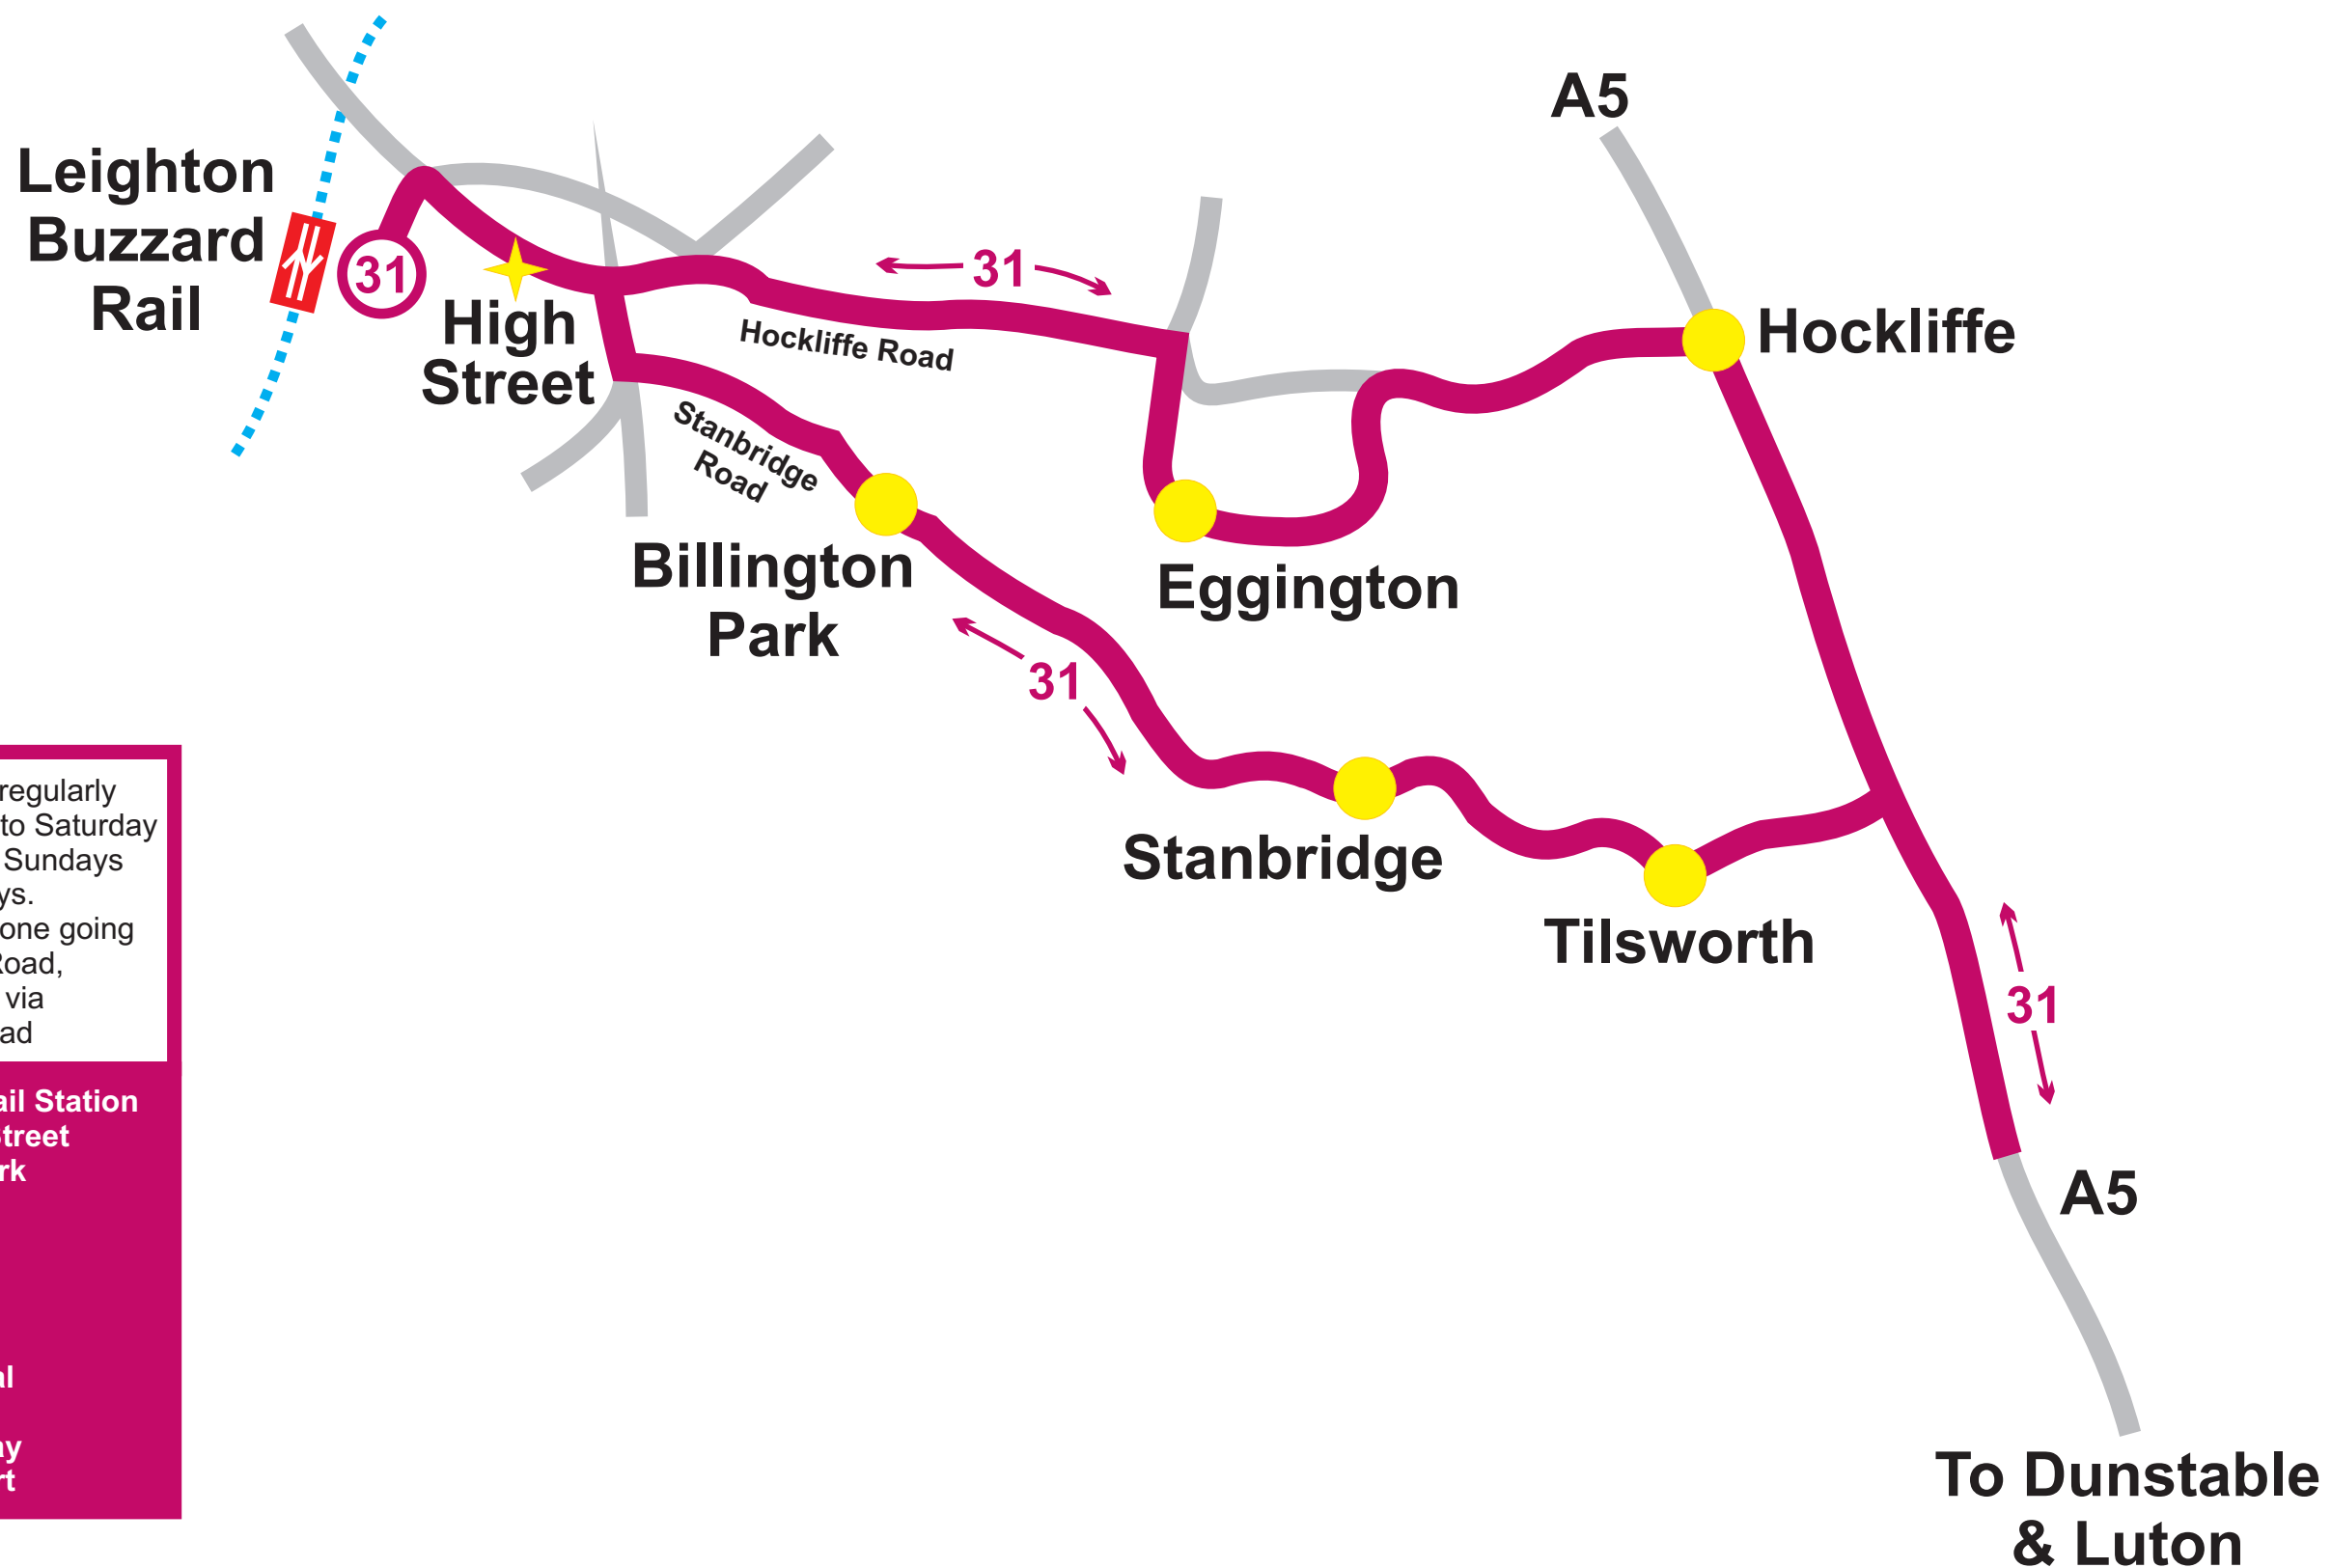

KNOW your BUSES

Please be advised that this is a simplified map of this bus route.
For more details please refer to available timetables.

DUNSTABLE
LUTON & DUNSTABLE HOSPITAL
LUTON
LUTON AIRPORT

31

The **31** service runs regularly and frequently Monday to Saturday and has services on Sundays & Bank Holidays.
Route alternates with one going along Hockliffe Road, the other going via Stanbridge Road

- Leighton/Linslade Rail Station
- Leighton High Street
- Billington Park
- Stanbridge
- Tilsworth
- Eggington
- Hockliffe
- Dunstable
- L&D Hospital
- Luton
- Luton Railway
- Luton Airport